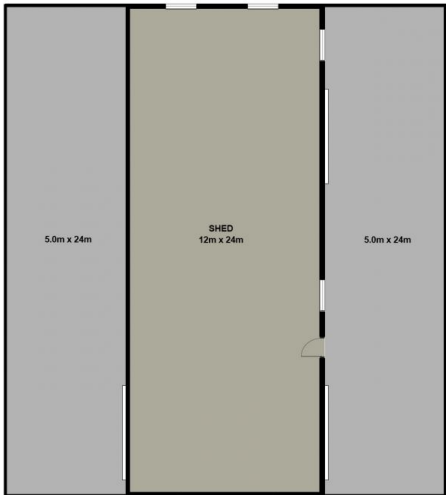

Enjoying palatial proportions with an expansive layout of over 467 squares of interior space. The grand entry vestibule creates a wow factor with an impressive introduction and leads to an elegant contemporary open-plan design. The main living area and kitchen seamlessly open onto the alfresco entertaining and dining area overlooking a glorious magnesium-heated pool.

Type : House
Price : FOR SALE
Building Size : 467 sqm
Land Size : 100 Acres
View : <https://www.bennettproperty.com.au/sale/nsw/hawkesbury/bilpin/residential/house/8114925>

Jacob Bennett
02 4579 1224

Michael Bennett
02 4579 1224

[For full version visit the website](https://www.bennettproperty.com.au)

<https://www.bennettproperty.com.au>

66 MOUNTAIN LAGOON ROAD, BILPIN

DISCLAIMER

PLANS SHOWN ARE FOR MARKETING PURPOSES ONLY, ALL DIMENSIONS ARE APPROXIMATE AND NOT TO SCALE. THEY ARE SUBJECT TO ERRORS AND INACCURACIES AND NO LIABILITY WILL BE ACCEPTED. INTERESTED PARTIES SHOULD MAKE THEIR OWN ENQUIRIES.